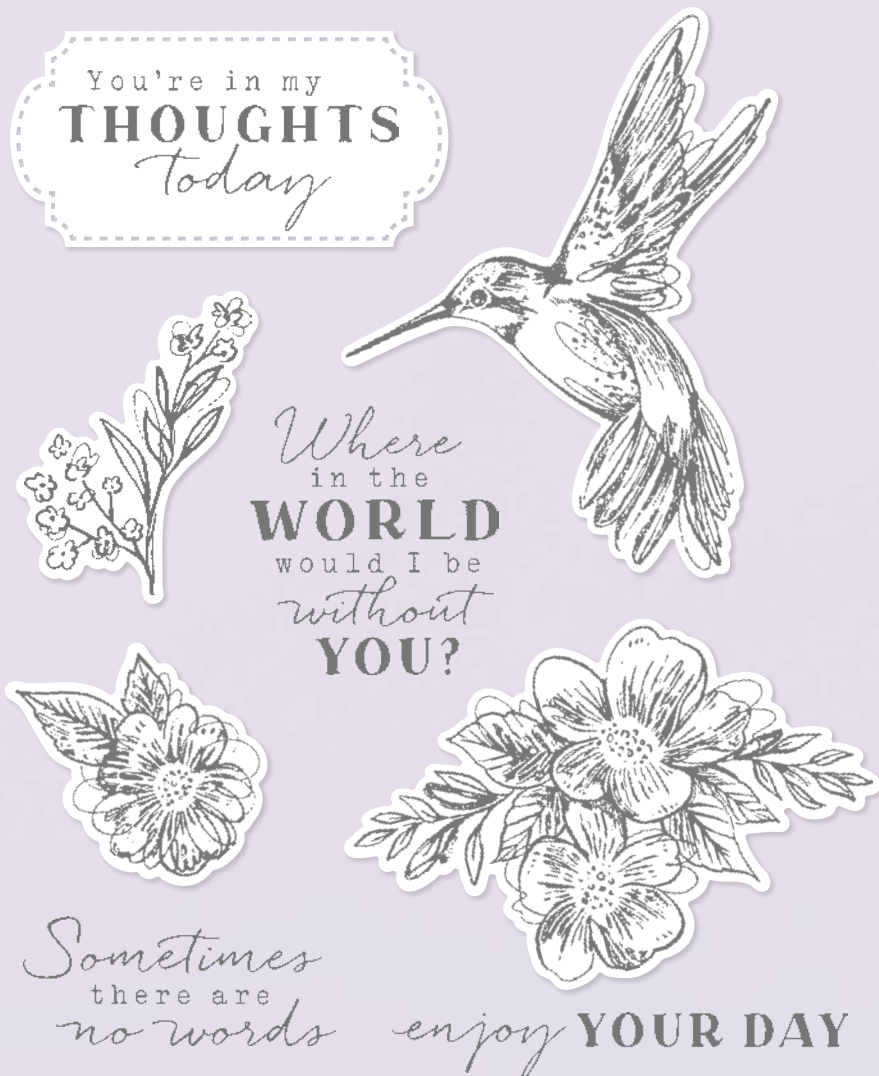

THOUGHTFUL EXPRESSIONS • 162815 | $44.00 AUD | $53.00 NZD

8 cling stamps (suggested clear blocks: b, c, d, e)
O Coordinates with Thoughtful Expressions Dies

10%

BUNDLED SAVINGS

+

THOUGHTFUL EXPRESSIONS BUNDLE
162822 | ~~$109.00~~ $98.00 AUD | ~~$131.00~~ $117.75 NZD

Cling
Thoughtful Expressions Stamp Set
+ Thoughtful Expressions Dies (p. 73)

THOUGHTFUL EXPRESSIONS DIES
162821 | $65.00 AUD | $78.00 NZD

Use with a Stampin' Cut & Emboss Machine (p. 66).
19 dies. Largest die: 3-11/16" x 3-11/16" (9.4 x 9.4 cm).