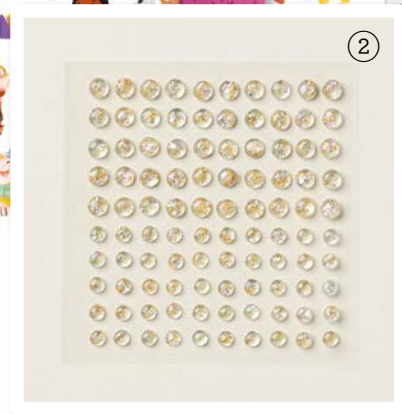

just kiddin'

SUITE COLLECTION
162843
$131.00 AUD | $157.50 NZD
Cling
Suite collection includes one of each item listed below.

1. KIDDIN' AROUND BUNDLE
162839
~~$106.00~~ **$95.25 AUD | $114.25 NZD**
10% **BUNDLED SAVINGS** Cling
Kiddin' Around Stamp Set
+ Kiddin' Around Dies (p. 70)

2. IRIDESCENT FOIL GEMS
162842 | $14.00 AUD | $17.00 NZD
100 adhesive-backed pieces. 4 mm, 5 mm.

3. JUST KIDDIN' 12" X 12" (30.5 X 30.5 CM)
DESIGNER SERIES PAPER
162828 | $21.75 AUD | $26.25 NZD
12 sheets: 2 each of 6 double-sided designs*.
Acid free, lignin free.

*Visit stampinup.com.au or stampinup.nz and search by item number to see enlarged images and detailed product information.