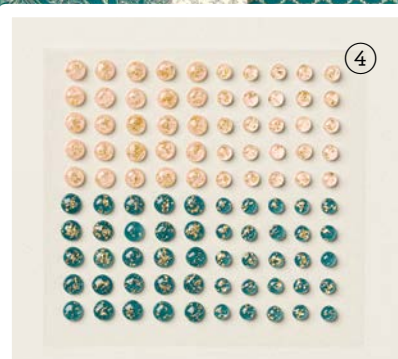

forever love

SUITE COLLECTION

162590

$169.00 AUD | $203.50 NZD

Cling

Suite collection includes one of each item listed below.

1. LIFETIME OF LOVE BUNDLE 162584

~~$104.00~~ $93.50 AUD | ~~$125.00~~ $112.50 NZD

10% **BUNDLE SAVINGS** Cling

Lifetime of Love Stamp Set
+ Lifetime of Love Dies (p. 71)

2. PRETTY PEACOCK & GOLD 3/8" (1 CM)

METALLIC RIBBON • 162588

$15.00 AUD | $18.00 NZD

10 yards (9.1 m).

3. GOLD FOILED FLOWERS CARDS & ENVELOPES • 162589

$17.50 AUD | $21.00 NZD

10 card bases and 10 envelopes. Folded card size: 4-1/4" x 5-1/2" (10.8 x 14 cm). Acid free, lignin free. Gold foil, Very Vanilla.

4. PETAL PINK & PRETTY PEACOCK FOILED GEMS • 162587

$14.00 AUD | $17.00 NZD

100 adhesive-backed pieces: 50 each of 2 colours. 4 mm, 5 mm.

5. FOREVER LOVE 12" X 12" (30.5 X 30.5 CM)

SPECIALTY DESIGNER SERIES PAPER

162573 | $29.00 AUD | $35.00 NZD

12 sheets: 2 each of 6 double-sided designs*. Includes gold foil. Acid free, lignin free.

*Visit stampinup.com.au or stampinup.nz and search by item number to see enlarged images and detailed product information.