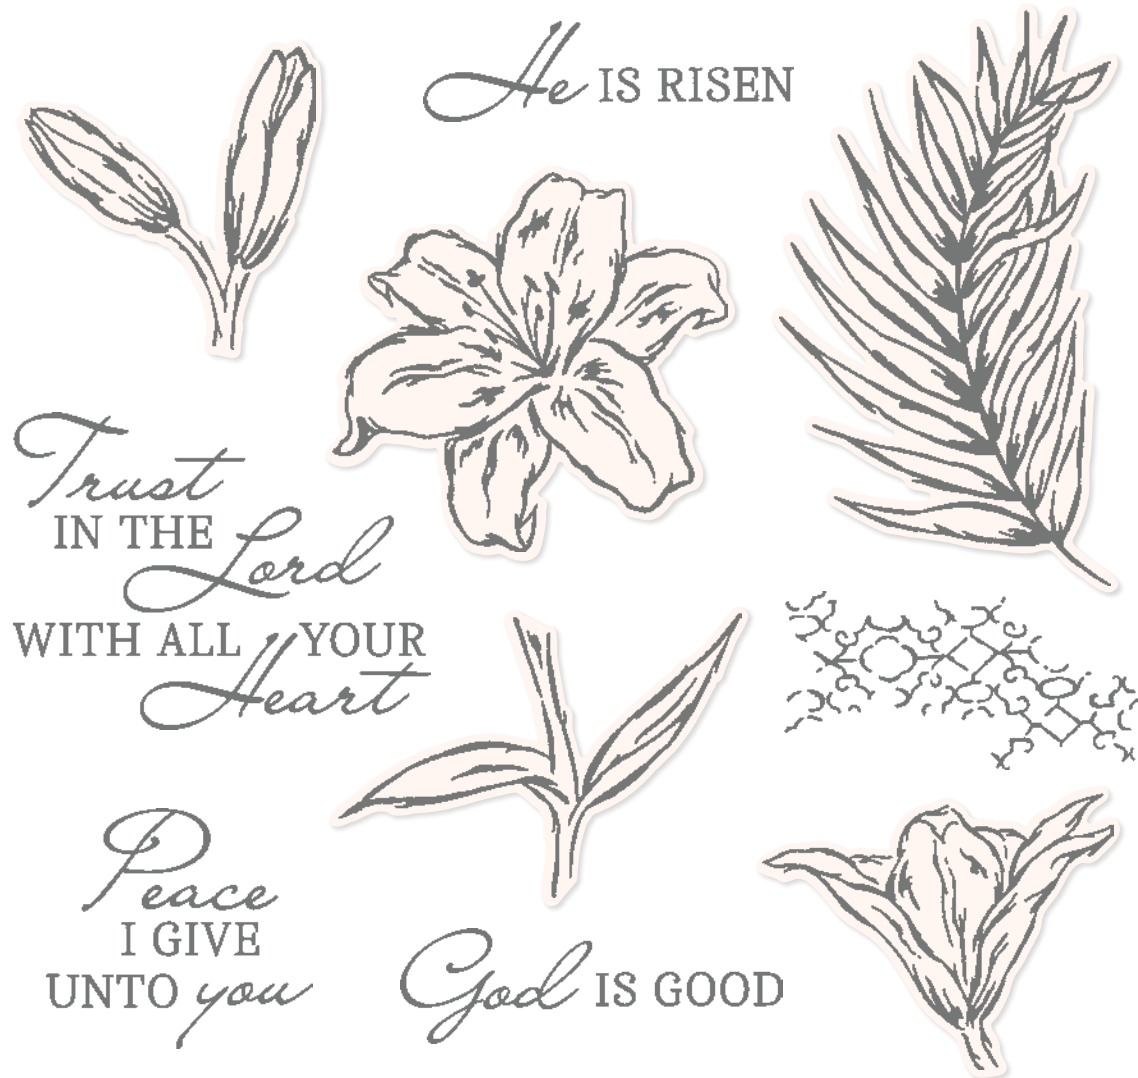

EASTER LILIES • 162783 | $42.00 AUD | $51.00 NZD
10 photopolymer stamps (suggested clear blocks: c, d, e)
© Coordinates with Easter Lilies Dies

10%

BUNDLED SAVINGS

+

EASTER LILIES BUNDLE
162786 | $102.00 $91.75 AUD | $123.00 $110.50 NZD
Photopolymer
Easter Lilies Stamp Set + Easter Lilies Dies (p. 68)

EASTER LILIES DIES • 162785
$60.00 AUD | $72.00 NZD
Use with a Stampin' Cut & Emboss Machine (p. 66).
11 dies. Largest die: 2" x 3-1/8" (5.1 x 7.9 cm).