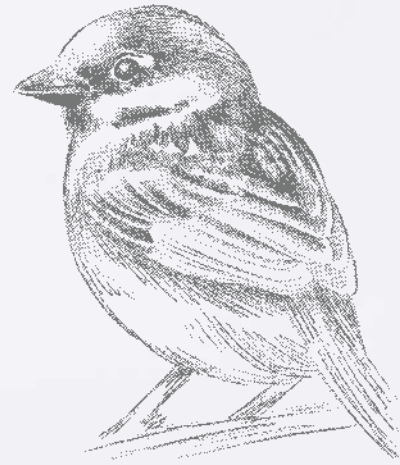

enjoy the journey

grateful for you