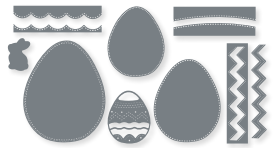

10%  
BUNDLED SAVINGS

+

EXCELLENT EGGS BUNDLE  
162808 | \$85.00 \$76.50 AUD | \$102.00 \$91.75 NZD  
Cling  
Excellent Eggs Stamp Set + Excellent Eggs Dies (p. 69)

EXCELLENT EGGS DIES • 162807  
\$44.00 AUD | \$53.00 NZD  
Use with a Stampin' Cut & Emboss Machine (p. 66).  
8 dies. Largest die: 2-3/4" x 3-7/16" (7 x 8.7 cm).