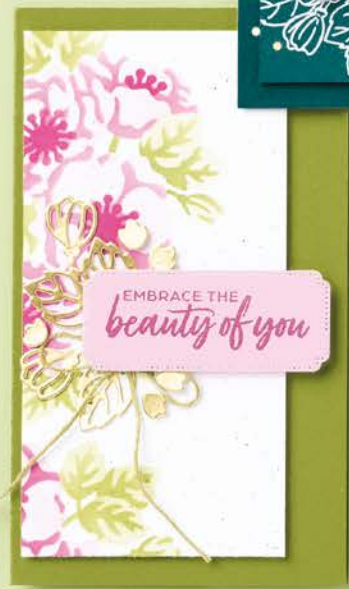

Stamps only

Masks & dies