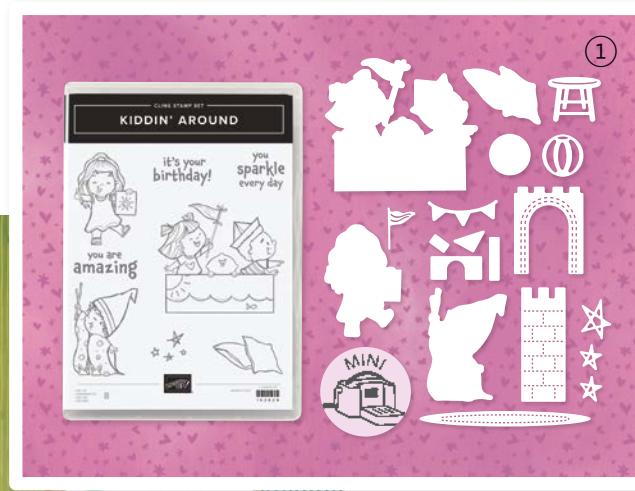

# just kiddin'

SUITE COLLECTION  
**162843**  
**\$131.00 AUD | \$157.50 NZD**  
Cling  
*Suite collection includes one of each item listed below.*

**1. KIDDIN' AROUND BUNDLE**  
**162839**  
~~\$106.00~~ **\$95.25 AUD | \$114.25 NZD**  
10% **BUNDLED SAVINGS** Cling  
Kiddin' Around Stamp Set  
+ Kiddin' Around Dies (p. 70)