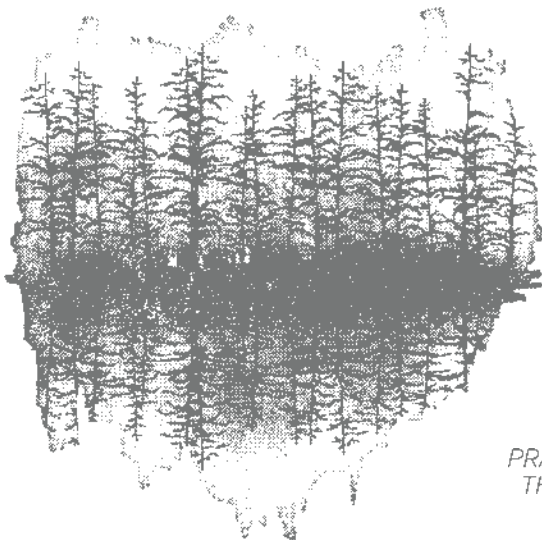

TO REMEMBER IS TO GIVE LIFE
TO THOSE WE'VE LOVED AND LOST

THE FRIENDSHIP OF A PET
IS ONE OF LIFE'S GREATEST GIFTS

GOD IS OUR REFUGE AND STRENGTH
PSALM 46:1

PRAYING FOR HIS COMFORT TO SOFTEN
THE SADNESS AND BRING YOU PEACE