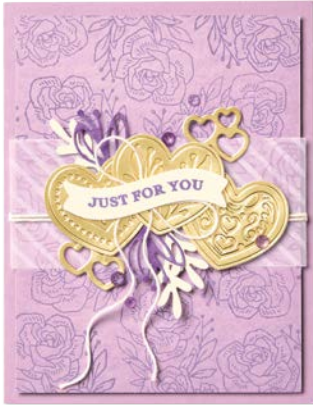

ADORING HEARTS HYBRID EMBOSSING FOLDER
162569 | $68.00 AUD | $82.00 NZD
1 embossing folder. 6" x 6-1/4" (15.2 x 15.9 cm).
14 dies. Largest die: 5-1/2" x 5-1/2" (14 x 14 cm).