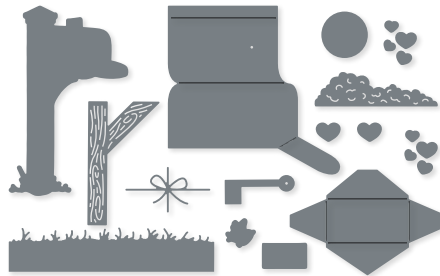

SENDING LOVE DIES
162879 | $61.00 AUD | $74.00 NZD
15 dies. Largest die: 3-7/16" x 4-15/16"
(9.8 x 12.5 cm).

10%
BUNDLED SAVINGS

SENDING LOVE BUNDLE
162880 | ~~$105.00~~ $94.50 AUD | ~~$127.00~~ $114.25 NZD
Cling
Sending Love Stamp Set (p. 11) + Sending Love Dies