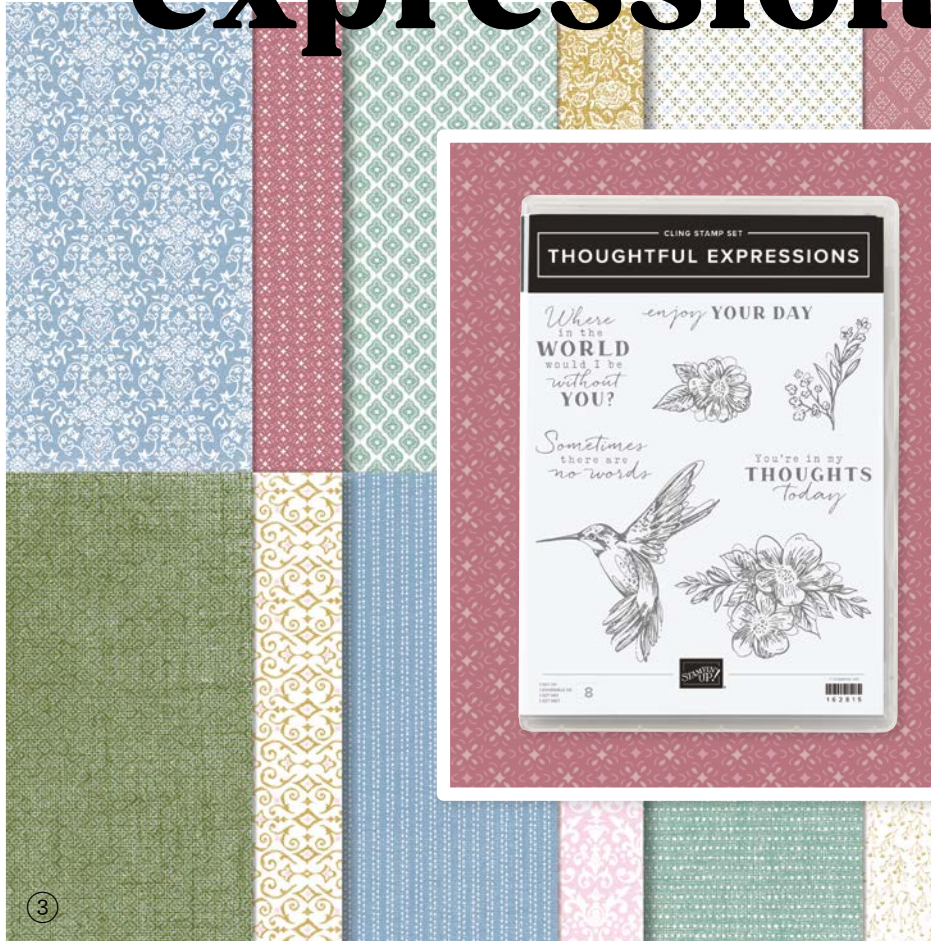

poetic expressions

SUITE COLLECTION

162826

$133.75 AUD | $161.00 NZD

Cling

Suite collection includes one of each item listed below.

1. THOUGHTFUL EXPRESSIONS BUNDLE

162822

$109.00 $98.00 AUD | $131.00 $117.75 NZD

10% **BUNDLED SAVINGS!** Cling

Thoughtful Expressions Stamp Set
+ Thoughtful Expressions Dies (p. 73)

2. CHAMPAGNE IRIDESCENT DOTS

162824 | $14.00 AUD | $17.00 NZD

600 loose pieces. Size range: 3–6 mm.

3. POETIC EXPRESSIONS 12" X 12"

(30.5 X 30.5 CM) DESIGNER SERIES PAPER

162814 | $21.75 AUD | $26.25 NZD

12 sheets: 2 each of 6 double-sided designs*.
Acid free, lignin free.

*Visit stampinup.com.au or stampinup.nz and search by item number to see enlarged images and detailed product information.

3

1

2