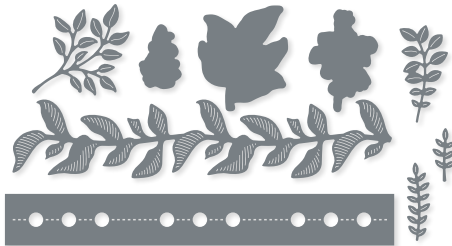

NOTES OF NATURE DIES
163203 | $49.00 AUD | $59.00 NZD
9 dies. Largest die: 1-1/4" x 6" (3.2 x 15.2 cm).