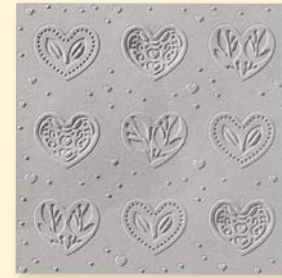

brayering & LAYERING

Whether you want to evenly ink an embossing folder, add definition to die-cut words, or paint a sunset with colours that melt into one another, brayering is the technique that makes the magic!

1. ADORING HEARTS STAMP SET

162563 | $35.00 AUD | $42.00 NZD

10 photopolymer stamps
(suggested clear blocks: b, d, g)
Coordinates with Adoring Hearts Hybrid
Embossing Folder

2. ADORING HEARTS HYBRID

EMBOSSING FOLDER • 162569
$68.00 AUD | $82.00 NZD

Use with a Stampin' Cut & Emboss Machine (p. 66).
1 embossing folder. 6" x 6-1/4" (15.2 x 15.9 cm).
14 dies. Largest die: 5-1/2" x 5-1/2" (14 x 14 cm).

3. ADORING HEARTS BUNDLE

162570 | ~~$103.00~~ $92.50 AUD | ~~$124.00~~ $111.50 NZD

10% **BUNDLED SAVINGS** Photopolymer
Adoring Hearts Stamp Set +
Adoring Hearts Hybrid Embossing Folder (p. 67)

4. THOUGHTFUL MOMENTS HYBRID

EMBOSSING FOLDER • 162927
$67.00 AUD | $80.00 NZD

Use with a Stampin' Cut & Emboss Machine
(p. 66). 1 embossing folder. 6" x 6-1/4" (15.2 x 15.9 cm).
10 dies. Largest die: 5-3/4" x 5-3/4" (14.6 x 14.6 cm).

5. STAMPIN' BRAYER • 162936

$28.00 AUD | $34.00 NZD

Silicone roller provides even coverage when applying
ink to embossing folders, stamps, and paper. Resting
feet keep crafting surfaces ink free. Roller length:
4-3/4" (12.1 cm). Roller width: 1-1/4" (3.2 cm).

①

②

③

④

⑤