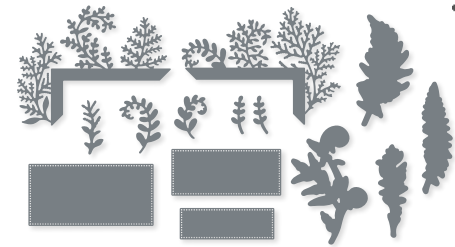

WILD FERNS DIES
162654 | $58.00 AUD | $70.00 NZD
13 dies. Largest die: 3-1/4" x 2-1/2" (8.3 x 6.4 cm).

10%
BUNDLED SAVINGS

WILD FERNS BUNDLE
162655 | ~~$100.00~~ $90.00 AUD | ~~$121.00~~ $108.75 NZD
Cling
Wild Ferns Stamp Set (p. 21) + Wild Ferns Dies