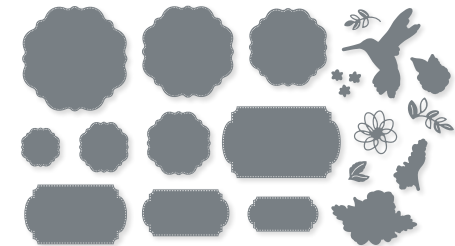

THOUGHTFUL EXPRESSIONS DIES
162821 | $65.00 AUD | $78.00 NZD
19 dies. Largest die: 3-11/16" x 3-11/16"
(9.4 x 9.4 cm).

10%
BUNDLED SAVINGS

SUBMARINE LIFE BUNDLE
162774 | ~~$81.00~~ $72.75 AUD | ~~$98.00~~ $88.00 NZD
Photopolymer
Submarine Life Stamp Set (p. 52) + Submarine Life Builder Punch

10%
BUNDLED SAVINGS

THOUGHTFUL EXPRESSIONS BUNDLE
162822 | ~~$109.00~~ $98.00 AUD | ~~$131.00~~ $117.75 NZD
Cling
Thoughtful Expressions Stamp Set (p. 62)
+ Thoughtful Expressions Dies