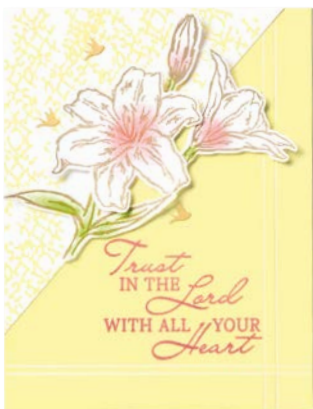

EASTER LILIES DIES
162785 | $60.00 AUD | $72.00 NZD
11 dies. Largest die: 2" x 3-1/8" (5.1 x 7.9 cm).

10%
BUNDLED SAVINGS

EASTER LILIES BUNDLE
162786 | ~~$102.00~~ $91.75 AUD | ~~$123.00~~ $110.50 NZD
Photopolymer
Easter Lilies Stamp Set (p. 26) + Easter Lilies Dies