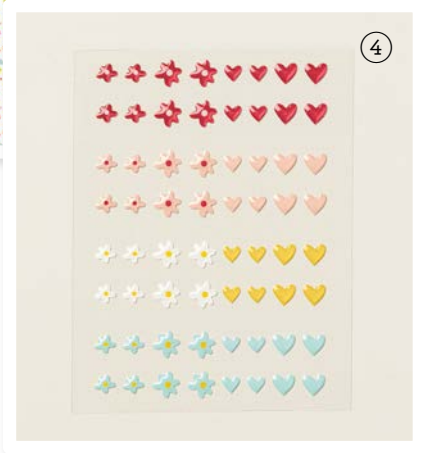

bee mine

SUITE COLLECTION 162560 $132.00 AUD | $160.00 NZD Photopolymer

Suite collection includes one of each item listed below.

1. BEE MY VALENTINE BUNDLE • 162554
~~$76.00~~ $68.25 AUD | ~~$92.00~~ $82.75 NZD
10% **BUNDLED SAVINGS** Photopolymer
Bee My Valentine Stamp Set
+ Bee Builder Punch (p. 67)

2. SWEET SORBET 1/4" (6.4 MM) BORDERED RIBBON • 162558
$14.00 AUD | $17.00 NZD
10 yards (9.1 m).

3. SQUARE PILLOW BOXES 162559 | $14.00 AUD | $17.00 NZD
10 white stampable boxes. Folded box:
4" x 4" x 1-3/4" (10.2 x 10.2 x 4.4 cm). Food safe.

4. ADHESIVE-BACKED HEARTS & FLOWERS 162557 | $14.00 AUD | $17.00 NZD
64 pieces. Size range: 6–9 mm. Sweet Sorbet, Petal Pink, white, Daffodil Delight, Pool Party.

5. BEE MINE 12" X 12" (30.5 X 30.5 CM) DESIGNER SERIES PAPER 162546 | $21.75 AUD | $26.25 NZD
12 sheets: 2 each of 6 double-sided designs*. Acid free, lignin free.

*Visit stampingup.com.au or stampingup.nz and search by item number to see enlarged images and detailed product information.