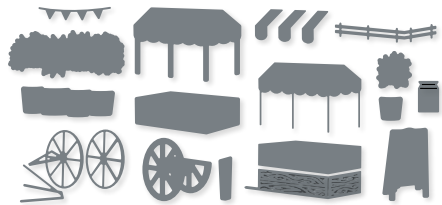

FLOWER CART DIES
162780 | $60.00 AUD | $72.00 NZD
15 dies. Largest die: 2-1/4" x 1-1/2"
(5.7 x 3.8 cm).