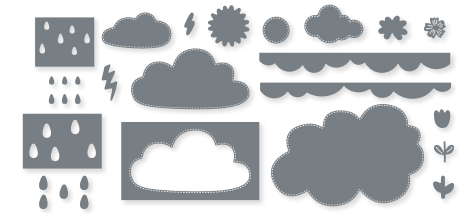

BRIGHT SKIES DIES
162793 | $60.00 AUD | $72.00 NZD
17 dies. Largest die: 4-11/16" x 3" (11.9 x 7.6 cm).

10%
BUNDLED SAVINGS

BEE MY VALENTINE BUNDLE
162554 | ~~$76.00~~ $68.25 AUD | ~~$92.00~~ $82.75 NZD
Photopolymer
Bee My Valentine Stamp Set (p. 10) + Bee Builder Punch

10%
BUNDLED SAVINGS

BRIGHT SKIES BUNDLE
162794 | ~~$95.00~~ $85.50 AUD | ~~$114.00~~ $102.50 NZD
Photopolymer
Bright Skies Stamp Set (p. 51) + Bright Skies Dies