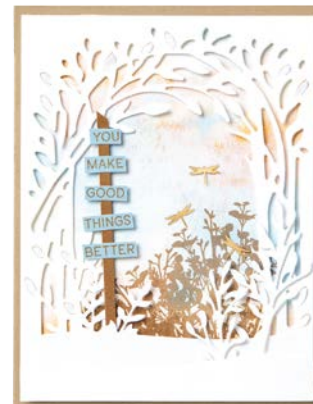

DELICATE FOREST DIES
162679 | $67.00 AUD | $80.00 NZD
7 dies. Largest die: 3-7/8" x 4-7/8" (9.8 x 12.4 cm).

10%
BUNDLED SAVINGS

DELICATE FOREST BUNDLE
162680 | ~~$102.00~~ $91.75 AUD | ~~$122.00~~ $109.75 NZD
Photopolymer
Delicate Forest Stamp Set (p. 17) + Delicate Forest Dies