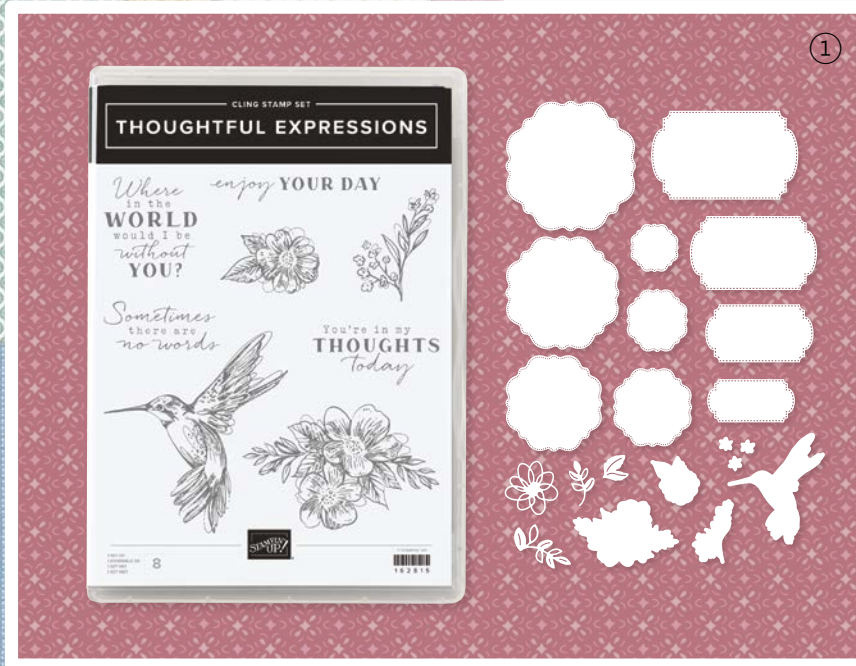

poetic expressions

SUITE COLLECTION

162826

$133.75 AUD | $161.00 NZD

Cling

Suite collection includes one of each item listed below.

1. THOUGHTFUL EXPRESSIONS BUNDLE

162822

$109.00 $98.00 AUD | $131.00 $117.75 NZD

10% **BUNDLED SAVINGS!** Cling

Thoughtful Expressions Stamp Set
+ Thoughtful Expressions Dies (p. 73)

2. CHAMPAGNE IRIDESCENT DOTS

162824 | $14.00 AUD | $17.00 NZD

600 loose pieces. Size range: 3–6 mm.

3. POETIC EXPRESSIONS 12" X 12"

(30.5 X 30.5 CM) DESIGNER SERIES PAPER

162814 | $21.75 AUD | $26.25 NZD

12 sheets: 2 each of 6 double-sided designs*.
Acid free, lignin free.

*Visit stampinup.com.au or stampinup.nz and search by item number to see enlarged images and detailed product information.

3

1

2