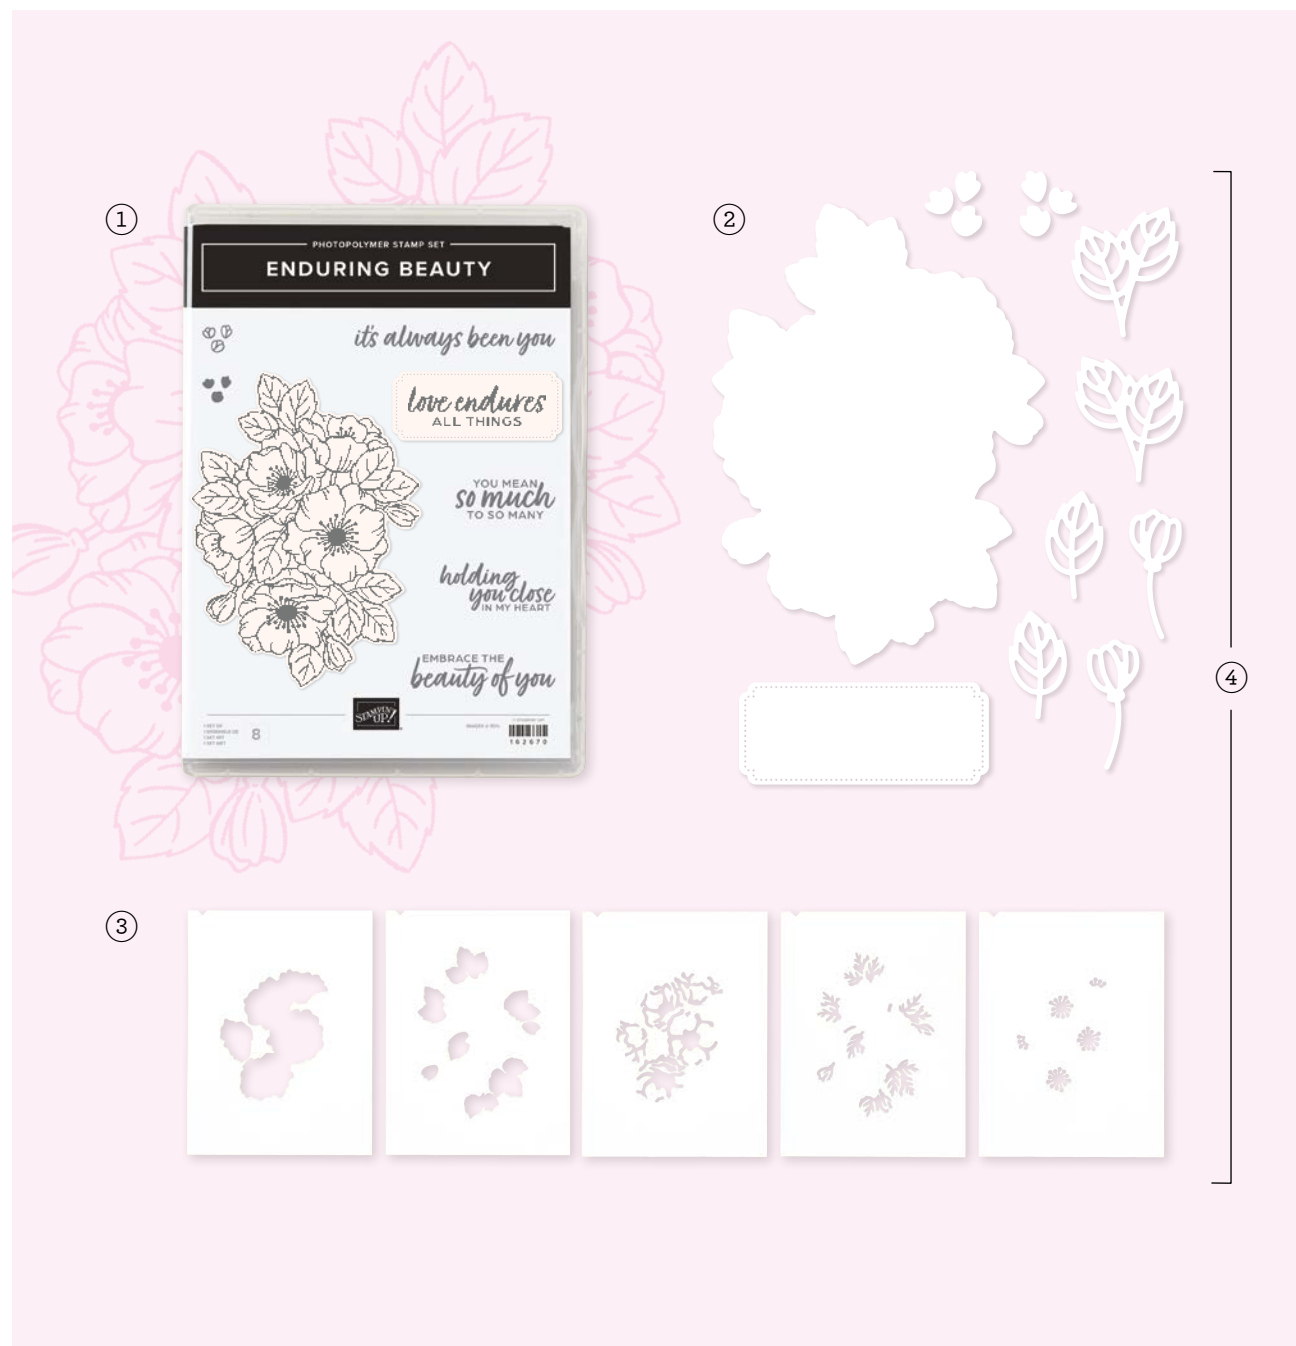

mix & MASK

The Enduring Beauty Bundle puts you in full creative control. Its seamless coordination makes it easy to use the products together, alone, or in any combination you want. Go ahead—mix and mask your way to a look you love!

1. ENDURING BEAUTY STAMP SET 162670 | $35.00 AUD | $42.00 NZD

8 photopolymer stamps
(suggested clear blocks: a, c, f, h)
● Coordinates with Enduring Beauty Dies (p. 68)
and Enduring Beauty Decorative Masks (p. 68)

2. ENDURING BEAUTY DIES 162672 | $46.00 AUD | $55.00 NZD

Use with a Stampin' Cut & Emboss Machine
(p. 66). 10 dies. Largest die: 3-7/16" x 4-3/4"
(8.7 x 12.1 cm).

3. ENDURING BEAUTY DECORATIVE MASKS 162673 | $18.50 AUD | $22.25 NZD

5 masks: 1 each of 5 designs. 5" x 6-5/8"
(12.7 x 16.8 cm). Use with Classic Stampin' Ink
(AC p. 122–123).

4. ENDURING BEAUTY BUNDLE 162674

~~$99.50~~ $89.50 AUD | ~~$119.25~~ $107.25 NZD
10% BUNDLED SAVINGS Photopolymer
Enduring Beauty Stamp Set + Enduring Beauty
Dies (p. 68) + Enduring Beauty Decorative
Masks (p. 68)