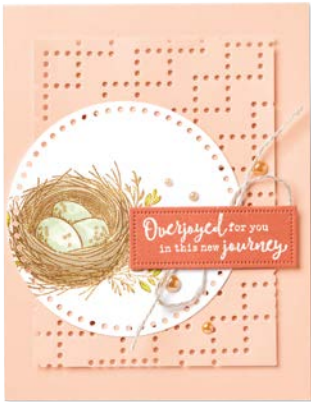

EVERYDAY DETAILS DIES
162864 | $60.00 AUD | $72.00 NZD
11 dies. Largest die: 2-5/8" x 4-1/8"
(6.7 x 10.5 cm).